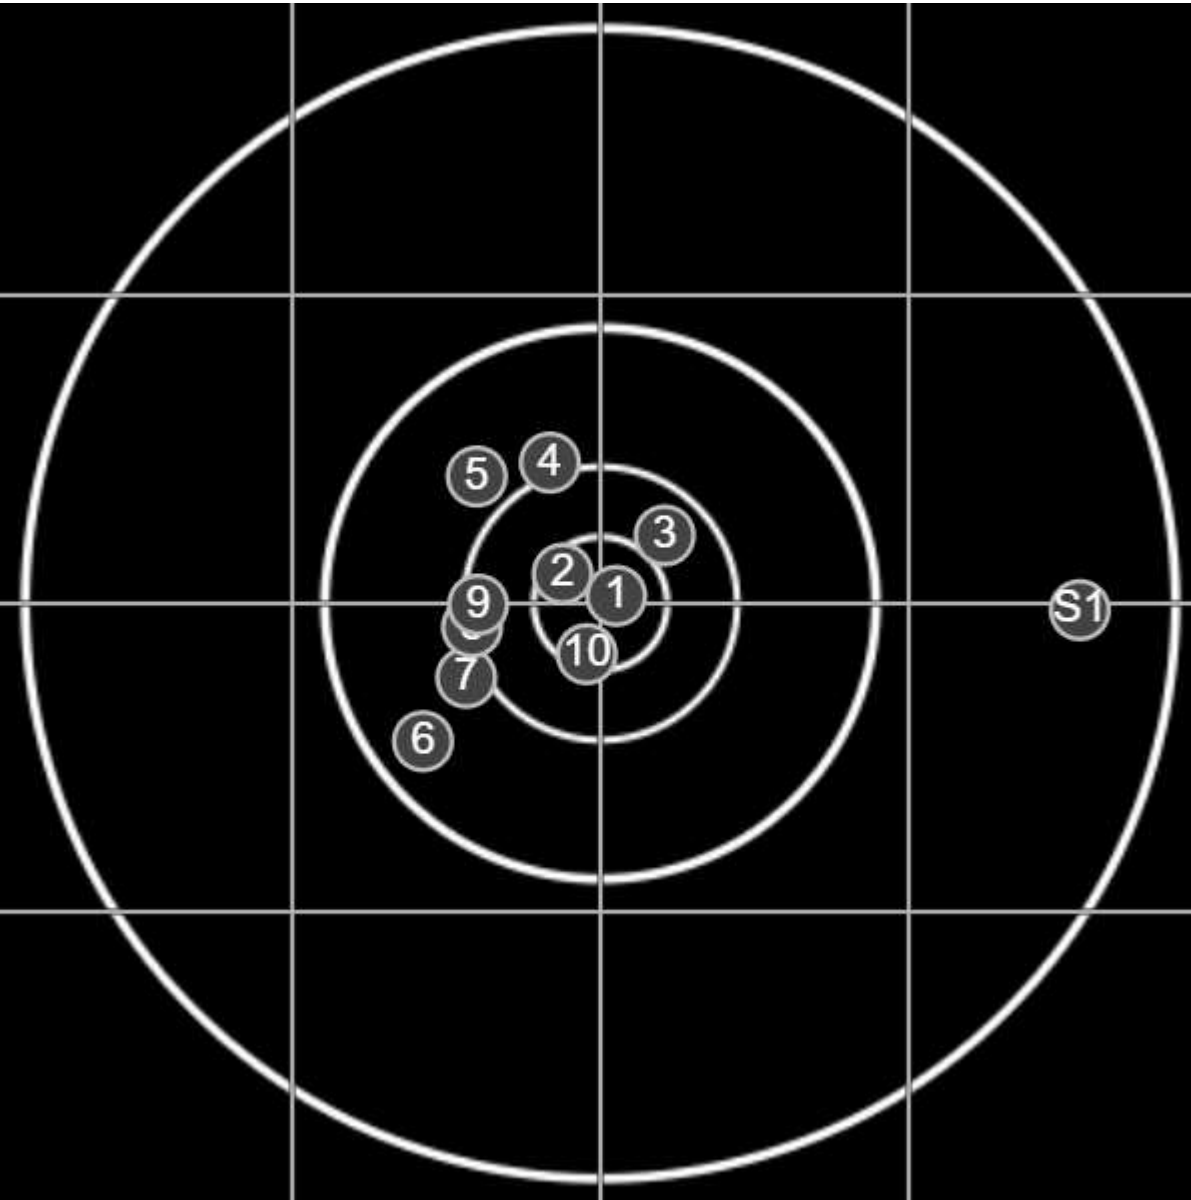

**SILVER
MOUNTAIN
TARGETS**
Made in Canada

true
5/23/2026
1:07:09 PM

BRC Club Shoot
W & J Brown Consolation
600yards

BRC T4 [-57]
AU-600y

Group: 164.3 mm
(125.1w x 144.2h)

(F)

Shooter
Colin Howell[m10]

56.3

FINAL

v: 1946, sd: 7.8

#	fps	score
10	1939	X
9	1942	6
8	1947	6
7	1945	5
6	1941	5
5	1948	5
4	1942	5
3	1945	6
2	1968	X
1	1944	X
S1	1937	(4)

**SILVER
MOUNTAIN
TARGETS**
Made in Canada

true
5/23/2026
2:15:51 PM

BRC Club Shoot
W & J Brown Consolation
600yards

BRC T4 [-57]
AU-600y

Group: 169.2 mm
(169.2w x 109.0h)

(F)

Shooter
Colin Howell[m10]

57.4

FINAL

v: 1947, sd: 21.0