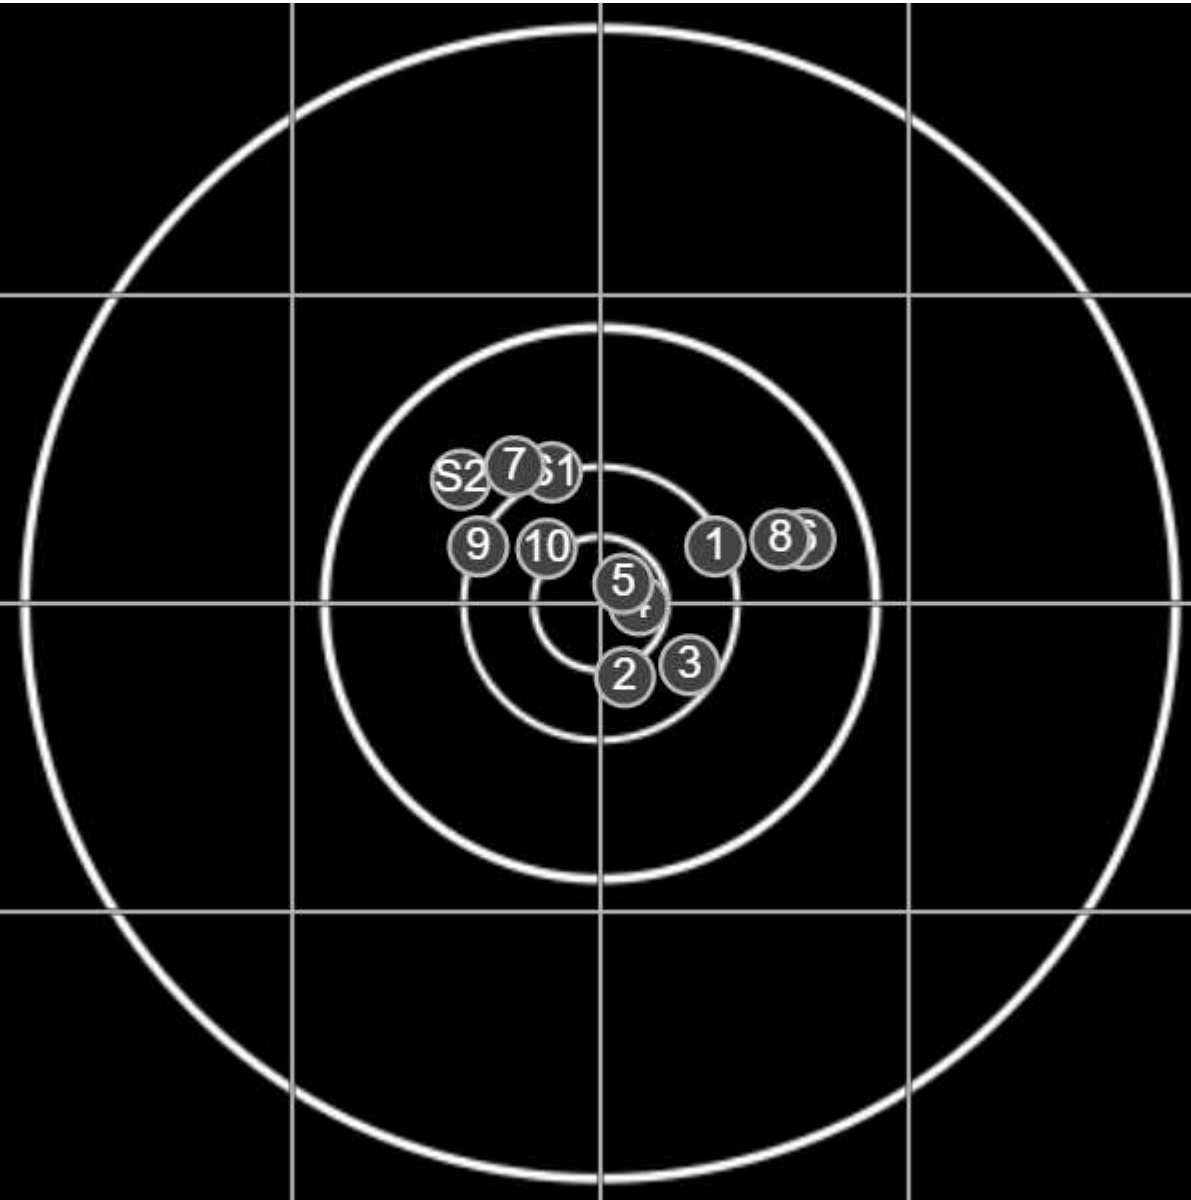

BRC Club Shoot
W & J Brown Consolation
600yards

BRC T4 [-57]
AU-600y

Group: 169.2 mm
(169.2w x 109.0h)

(F)

Shooter
Colin Howell[m10]

57.4

FINAL

v: 1947, sd: 21.0